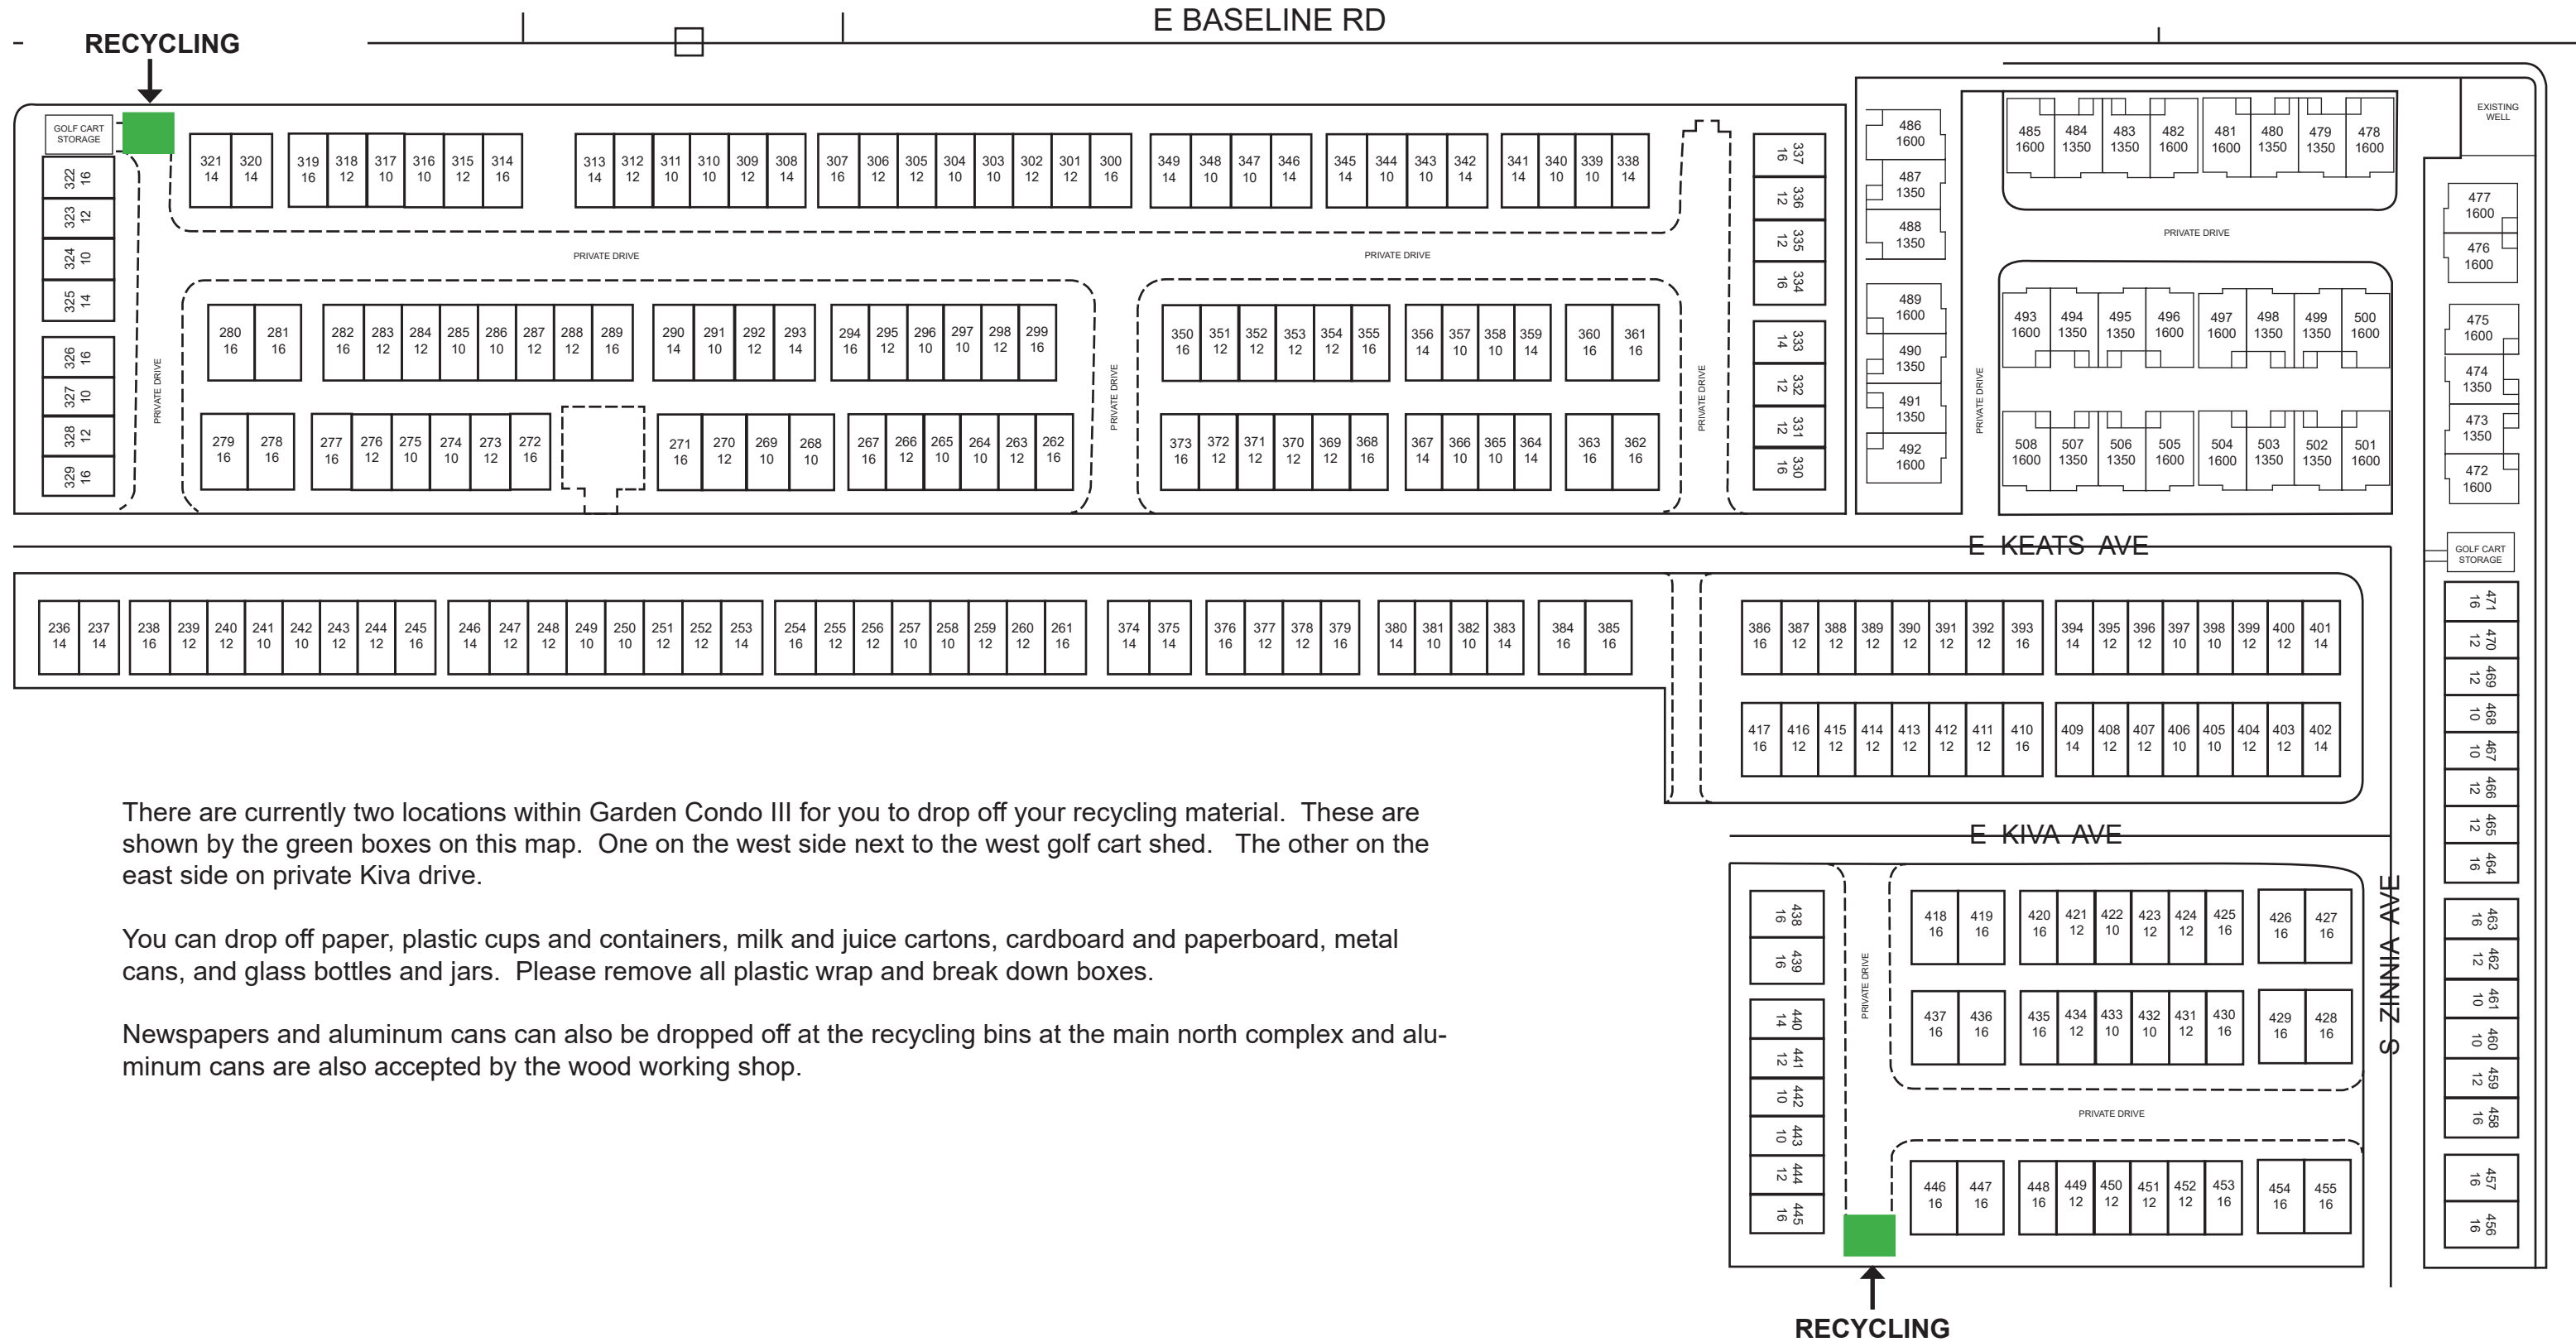

SUNLAND VILLAGE EAST GARDEN CONDS III

There are currently two locations within Garden Condo III for you to drop off your recycling material. These are shown by the green boxes on this map. One on the west side next to the west golf cart shed. The other on the east side on private Kiva drive.

You can drop off paper, plastic cups and containers, milk and juice cartons, cardboard and paperboard, metal cans, and glass bottles and jars. Please remove all plastic wrap and break down boxes.

Newspapers and aluminum cans can also be dropped off at the recycling bins at the main north complex and aluminum cans are also accepted by the wood working shop.